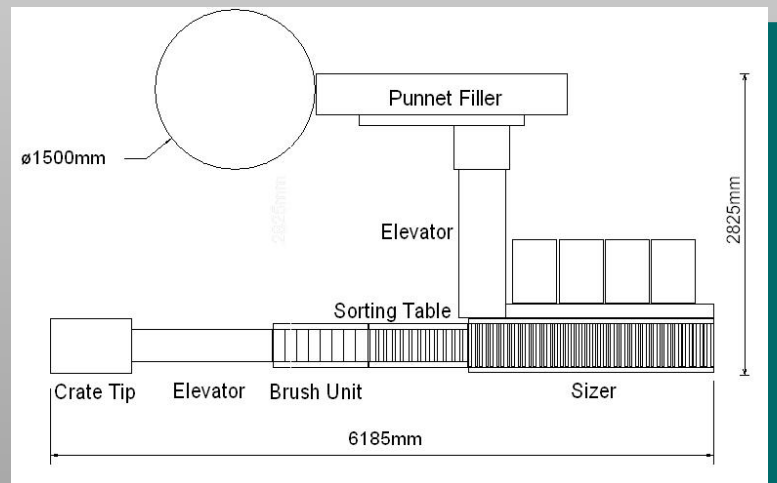

Clamshell Punnet Filler QP30

Auto De-Nester...

Three weighing Hoppers...

Easy Touch Screen Control...

Lid Closer...

Check Weigher...

Clamshell Punnet Filler QP30

Standard Layout

Complete Layout

Additional Equipment Options

- Crate Tip (Manual or Automatic)
- Brush Roller Unit (Polishing / Cleaning Brushes)
- Sorting Table (Manual sorting)
- Drop Roll Sizer (Mechanical Sizing)
- Elevator (To feed filling hopper)
- Rotating Packing Table