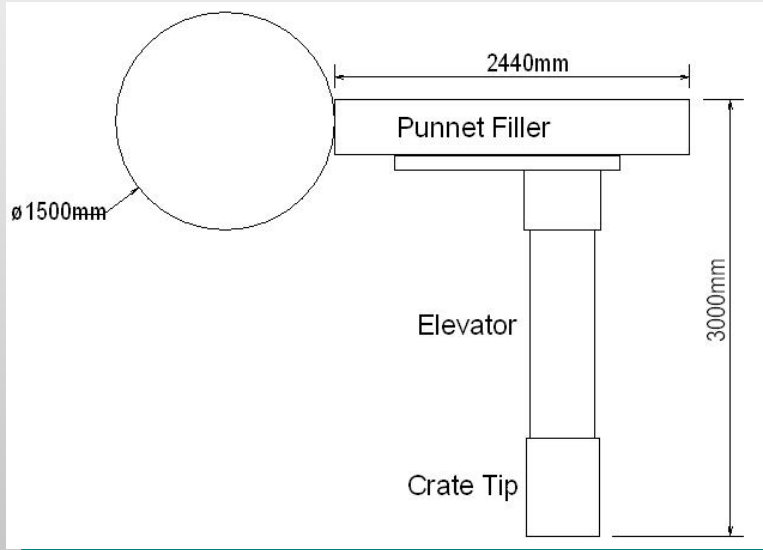

Clamshell Punnet Filler QP30

Auto De-Nester...

Three weighing Hoppers...

Easy Touch Screen Control...

Lid Closer...

Check Weigher...

Clamshell Punnet Filler QP30

Standard Layout

Complete Layout

Additional Equipment Options

- Crate Tip (Manual or Automatic)
- Brush Roller Unit (Polishing / Cleaning Brushes)
- Sorting Table (Manual sorting)
- Drop Roll Sizer (Mechanical Sizing)
- Elevator (To feed filling hopper)
- Rotating Packing Table