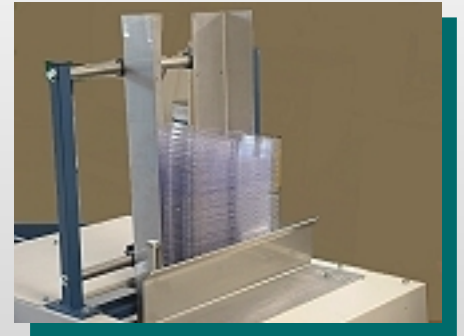

Clamshell Punnet Filler QP30

Auto De-Nester...

Three weighing Hoppers...

Easy Touch Screen Control...

Lid Closer...

Check Weigher...

Clamshell Punnet Filler QP30

Standard Layout

Complete Layout

Additional Equipment Options

- Crate Tip (Manual or Automatic)
- Brush Roller Unit (Polishing / Cleaning Brushes)
- Sorting Table (Manual sorting)
- Drop Roll Sizer (Mechanical Sizing)
- Elevator (To feed filling hopper)
- Rotating Packing Table